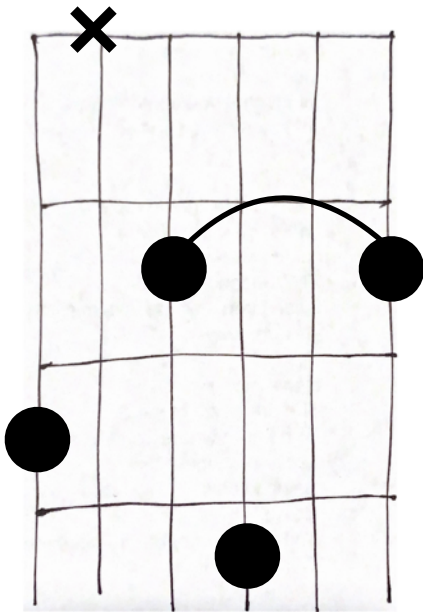

“Isn’t It Good” by Aaron Espe

Guitar Chord Chart

*CAPO FRET: 5

VERSE

E **Bmaj7**
Isn't it good
E **Bmaj7**
After a while
F#m7 **E**
Has passed since you have felt
F#m7 **E**
What quiet is like
E **Bmaj7**
The hum of the lights
E **Bmaj7**
The call of a jay
F#m7 **E**
Things that you couldn't hear
F#m7 **E**
Until there was space
E **Bmaj7** (**E - Bmaj7**)
Isn't it good

Guitar Chord Chart

*CAPO FRET: 5

INTRO:

E - Bmaj7 - E - Bmaj7
F#m7 - E - F#m7 - E

VERSE 1:

E - Bmaj7 - E - Bmaj7
F#m7 - E - F#m7 - E
E - Bmaj7 - E - Bmaj7
F#m7 - E - F#m7 - E
E - Bmaj7 - E - Bmaj7

CHORUS:

F#m7 - E - Bsus2 (x4)
F#m7 - E

“Isn’t It Good” by Aaron Espe

Guitar Chord Chart

*CAPO FRET: 5

E

Bmaj7

F#m7

Bsus2

Bsus2/A

E6add9

“Isn’t It Good” by Aaron Espe

Guitar Chord Chart

*CAPO FRET: 5

Em6add9

F#maj

F#maj7