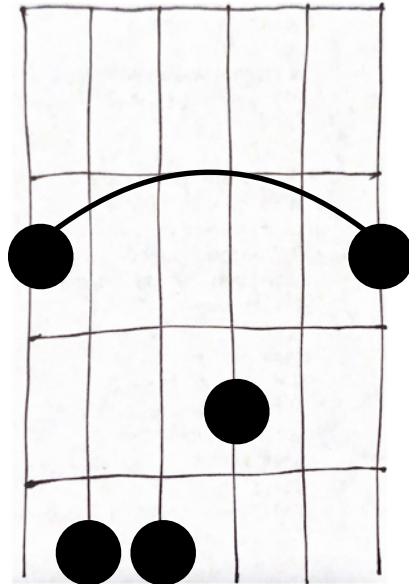

“Isn’t It Good” by Aaron Espe

Guitar Chord Chart

*CAPO FRET: 5

VERSE

E **Bmaj7**
Isn't it good
E **Bmaj7**
After a while
F#m7 **E**
Has passed since you have felt
F#m7 **E**
What quiet is like
E **Bmaj7**
The hum of the lights
E **Bmaj7**
The call of a jay
F#m7 **E**
Things that you couldn't hear
F#m7 **E**
Until there was space
E **Bmaj7** (**E - Bmaj7**)
Isn't it good

Guitar Chord Chart

*CAPO FRET: 5

INTRO:

E - Bmaj7 - E - Bmaj7
F#m7 - E - F#m7 - E

VERSE 1:

E - Bmaj7 - E - Bmaj7
F#m7 - E - F#m7 - E
E - Bmaj7 - E - Bmaj7
F#m7 - E - F#m7 - E
E - Bmaj7 - E - Bmaj7

CHORUS:

F#m7 - E - Bsus2 (x4)
F#m7 - E

“Isn’t It Good” by Aaron Espe

Guitar Chord Chart

*CAPO FRET: 5

E

Bmaj7

F#m7

Bsus2

Bsus2/A

E6add9

“Isn’t It Good” by Aaron Espe

Guitar Chord Chart

*CAPO FRET: 5

Em6add9

F#maj

F#maj7