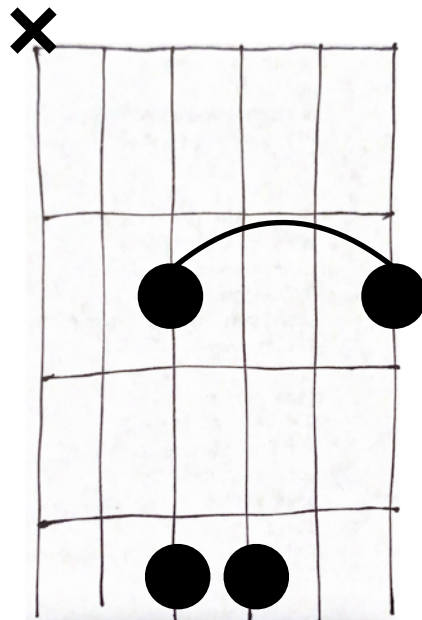

“Isn’t It Good” by Aaron Espe

Guitar Chord Chart

*CAPO FRET: 5

E

Bmaj7

F#m7

Bsus2

Bsus2/A