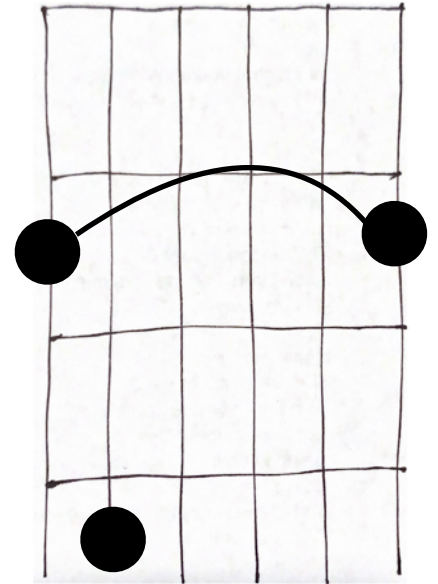

“Isn’t It Good” by Aaron Espe

Guitar Chord Chart

*CAPO FRET: 5

VERSE

E **Bmaj7**
Isn't it good
E **Bmaj7**
After a while
F#m7 **E**
Has passed since you have felt
F#m7 **E**
What quiet is like
E **Bmaj7**
The hum of the lights
E **Bmaj7**
The call of a jay
F#m7 **E**
Things that you couldn't hear
F#m7 **E**
Until there was space
E **Bmaj7** (**E - Bmaj7**)
Isn't it good

“Isn’t It Good” by Aaron Espe

Guitar Chord Chart

*CAPO FRET: 5

E

Bmaj7

F#m7

Bsus2

Bsus2/A