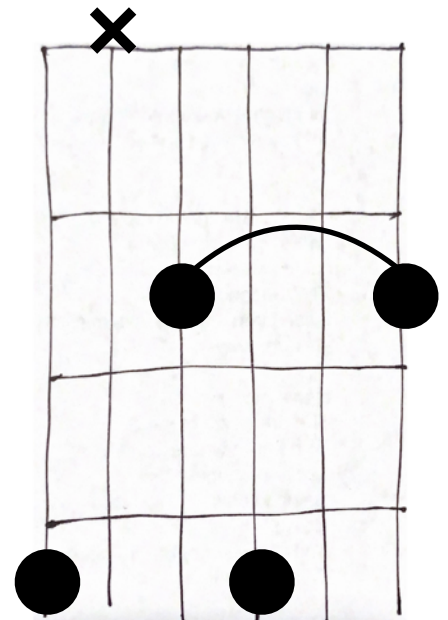

“Isn’t It Good” by Aaron Espe

Guitar Chord Chart

*CAPO FRET: 5

E

Bmaj7

F#m7

Bsus2

Bsus2/A

E6add9