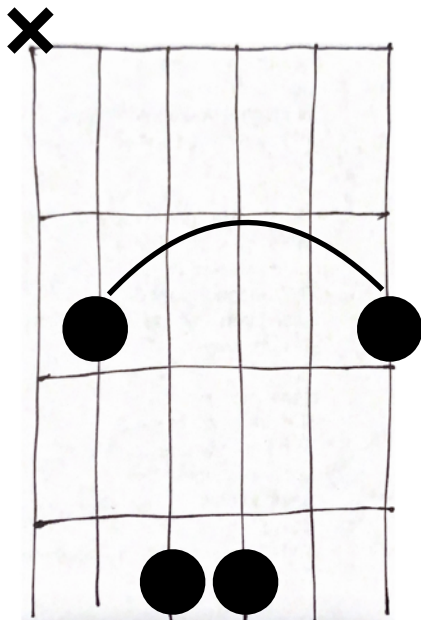

“Isn’t It Good” by Aaron Espe

Guitar Chord Chart

*CAPO FRET: 5

E

Bmaj7

F#m7

Bsus2

Bsus2/A