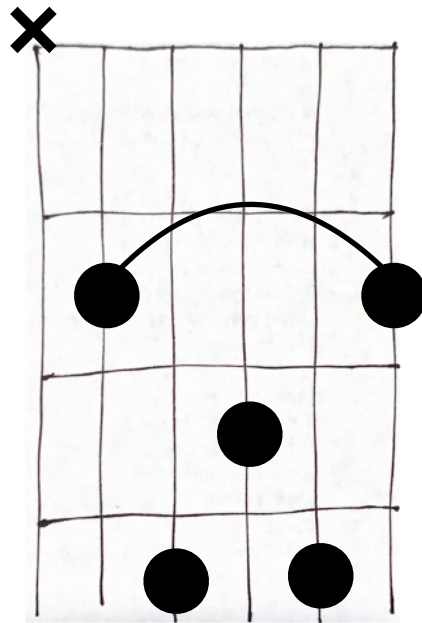

“Isn’t It Good” by Aaron Espe

Guitar Chord Chart

*CAPO FRET: 5

VERSE

E **Bmaj7**
Isn't it good
E **Bmaj7**
After a while
F#m7 **E**
Has passed since you have felt
F#m7 **E**
What quiet is like
E **Bmaj7**
The hum of the lights
E **Bmaj7**
The call of a jay
F#m7 **E**
Things that you couldn't hear
F#m7 **E**
Until there was space
E **Bmaj7** (**E - Bmaj7**)
Isn't it good

Guitar Chord Chart

*CAPO FRET: 5

INTRO:

E - Bmaj7 - E - Bmaj7
F#m7 - E - F#m7 - E

VERSE 1:

E - Bmaj7 - E - Bmaj7
F#m7 - E - F#m7 - E
E - Bmaj7 - E - Bmaj7
F#m7 - E - F#m7 - E
E - Bmaj7 - E - Bmaj7

CHORUS:

F#m7 - E - Bsus2 (x4)
F#m7 - E

VERSE 2:

E - Bmaj7 - E - Bmaj7
F#m7 - E - F#m7 - E
E - Bmaj7 - E - Bmaj7
F#m7 - E - Bmaj7

CHORUS 2:

F#m7 - E - Bsus2 (x4)
F#m7 - E

BRIDGE:

Bsus2 - Bsus2/A - E6add9 - Em6add9 - F#maj - F#maj7

OUTRO:

E - Bmaj7 - E - Bmaj7
F#m7 - E - F#m7 - E
E - Bmaj7 - E - Bmaj7

“Isn’t It Good” by Aaron Espe

Guitar Chord Chart

*CAPO FRET: 5

E

Bmaj7

F#m7

Bsus2

Bsus2/A